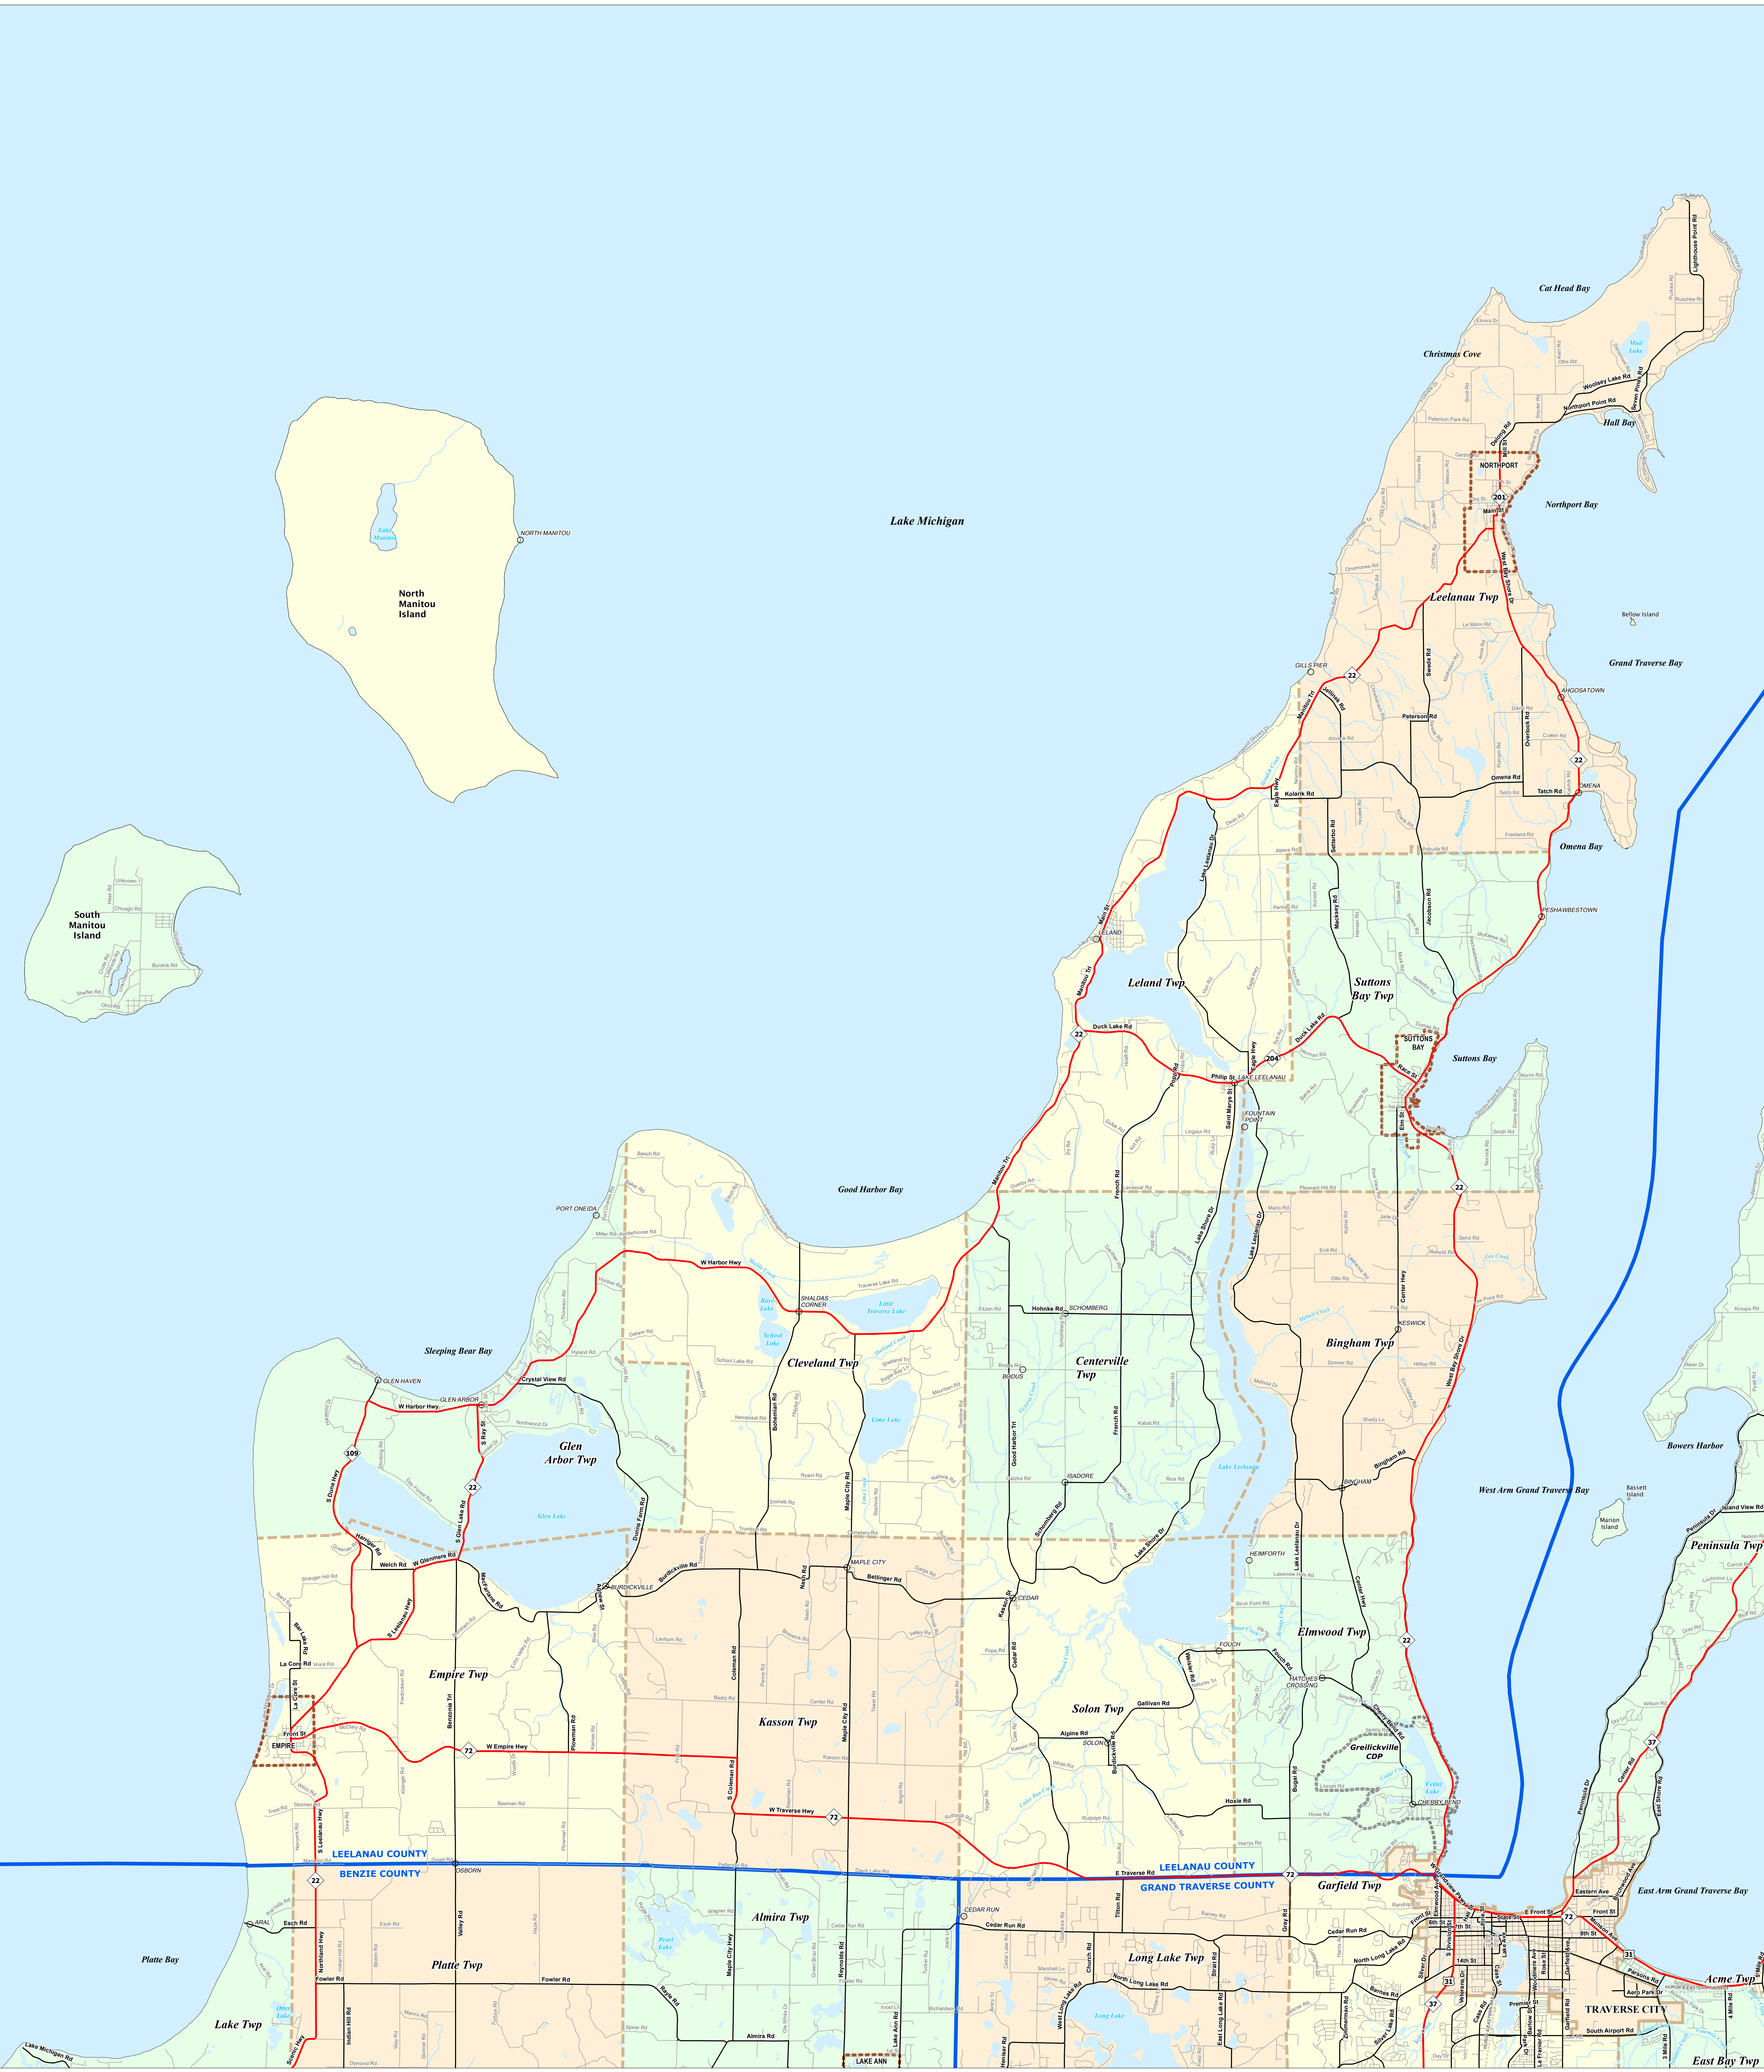

LEELANAU COUNTY

0 0.5 1 2 Miles

Legend

- City
- Unincorporated Place
- Freeway
- Railroad
- Township
- County
- Highway
- Water Feature
- Village
- State
- Primary Road
- River, Stream, or Drain
- Census Designated Place
- Local Road

Source: Michigan Geographic Framework, v17a