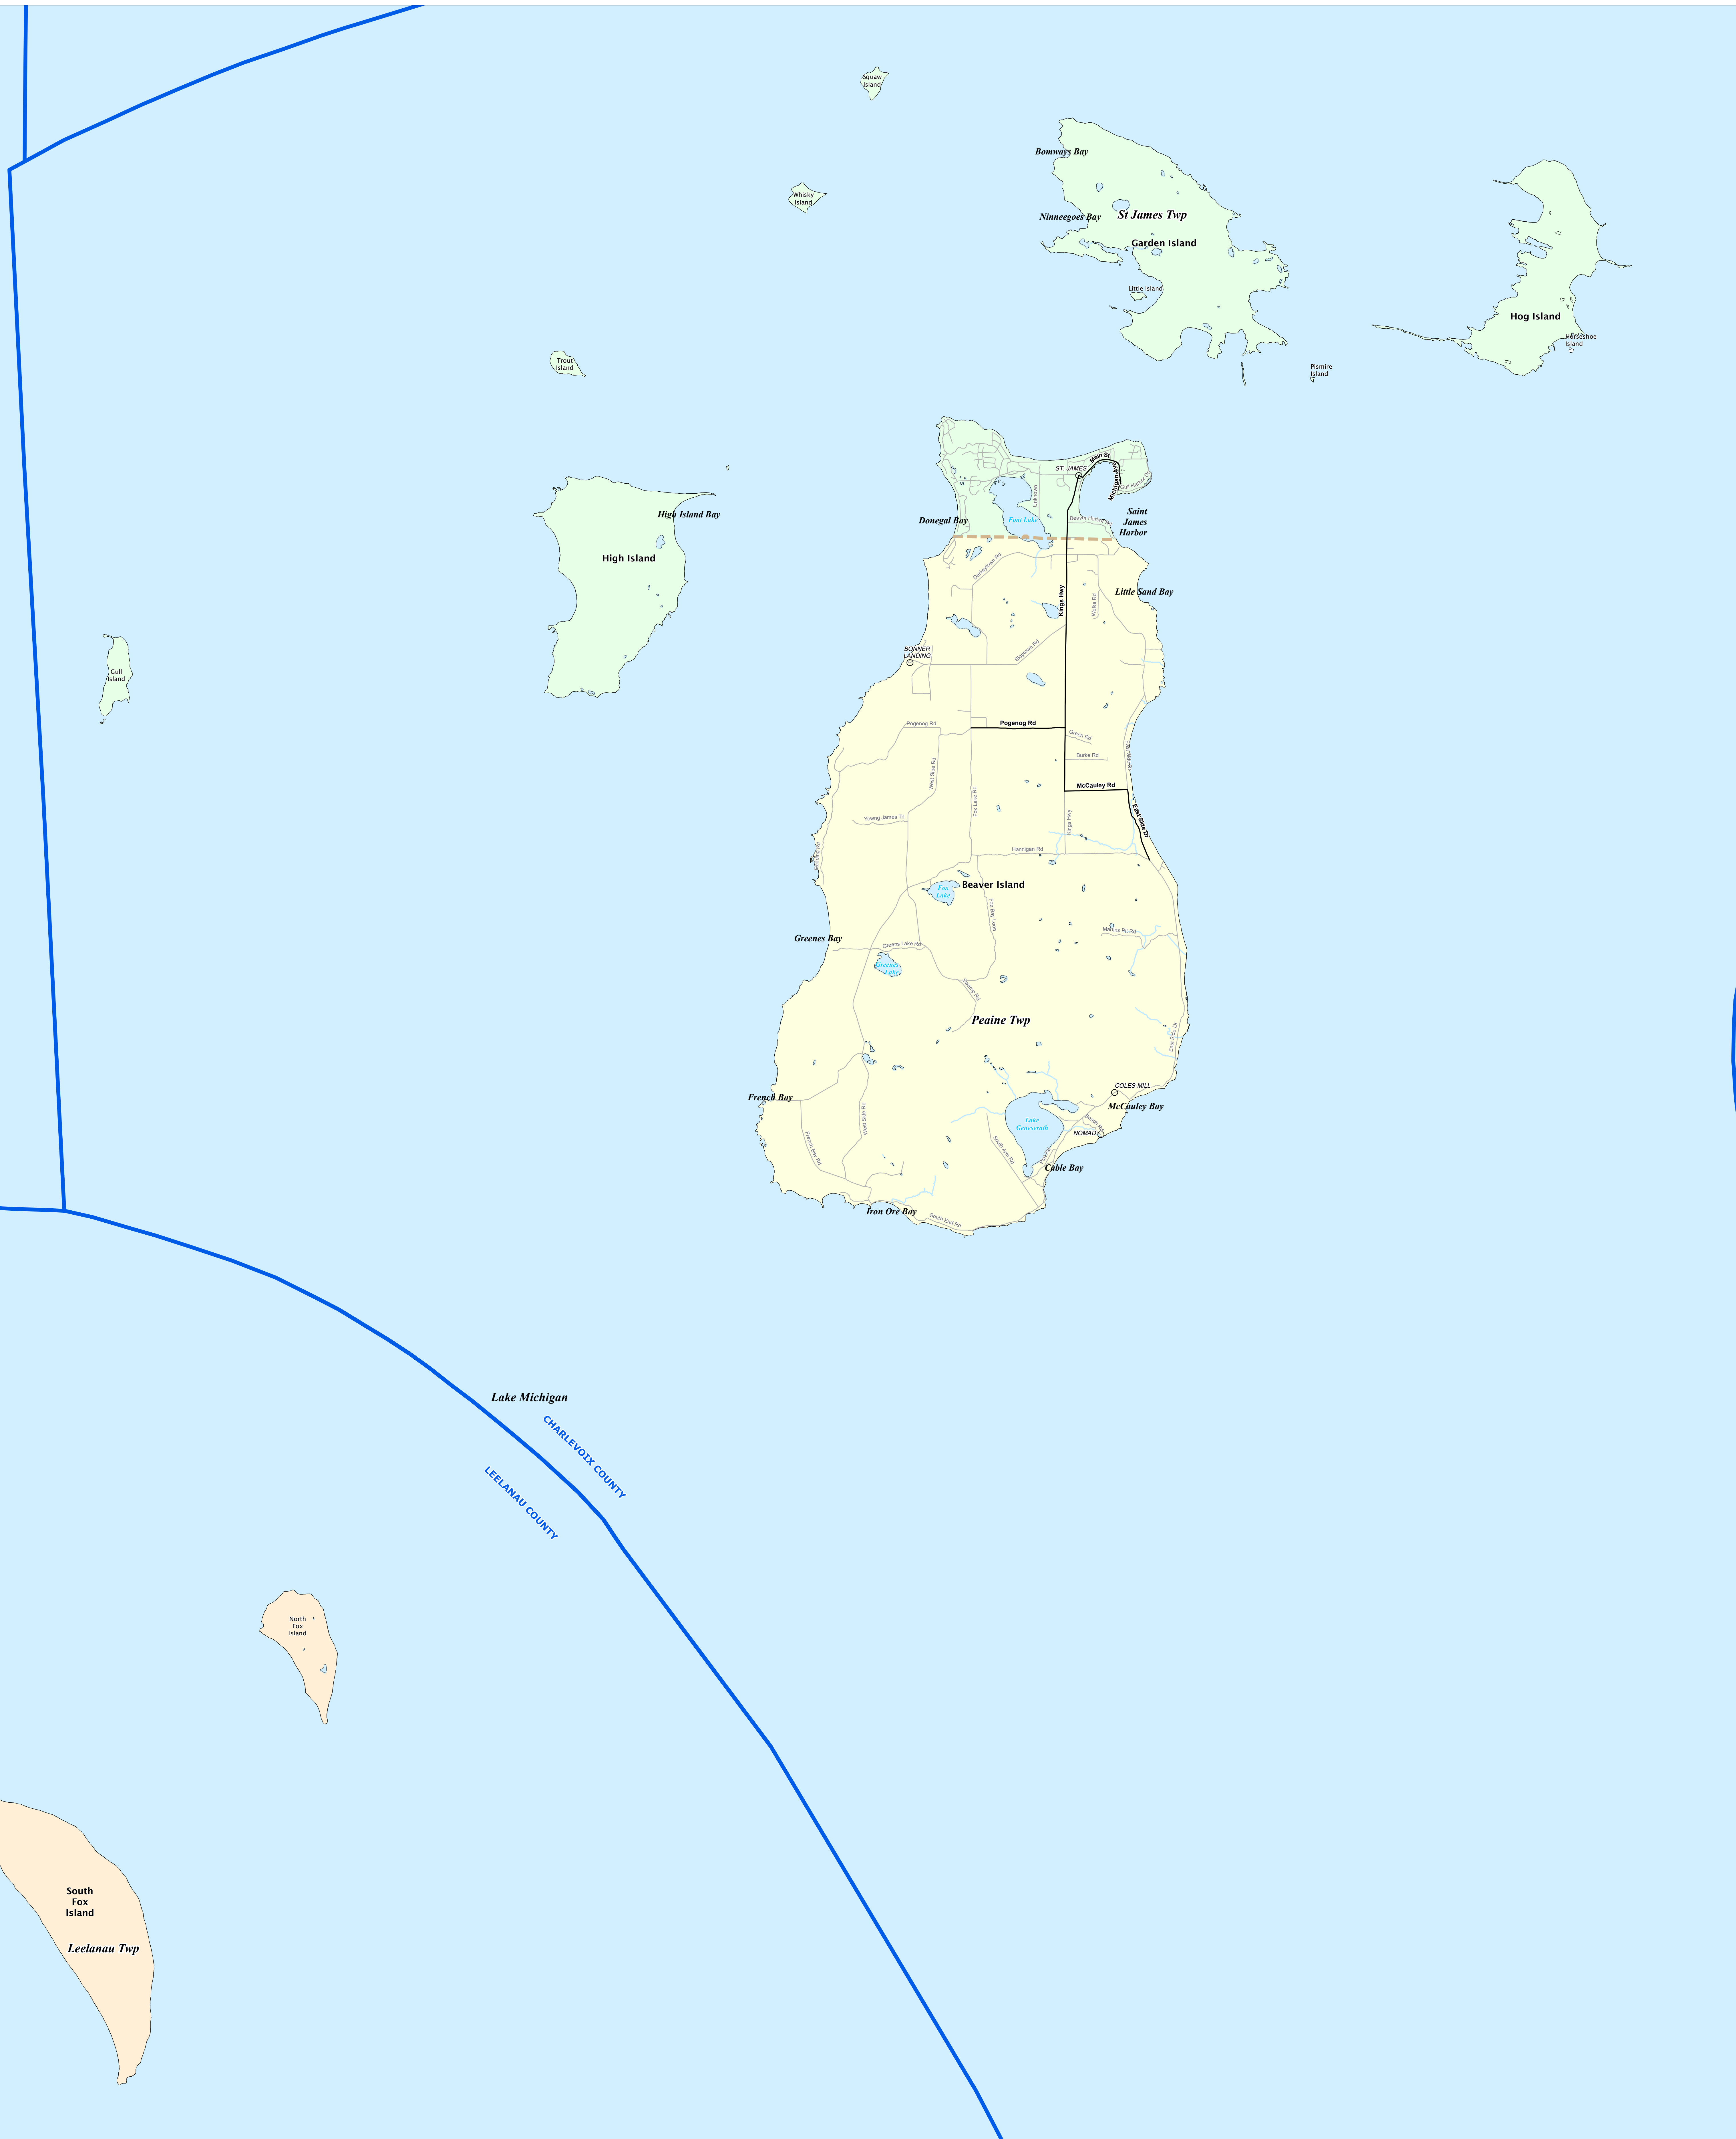

CHARLEVOIX COUNTY (PART), LEELANAU COUNTY (PART)

0 0.5 1 2 Miles

Legend

City	Unincorporated Place	Freeway	Railroad
Township	County	Highway	Water Feature
Village	State	Primary Road	River, Stream, or Drain
Census Designated Place	Local Road		

Source: Michigan Geographic Framework, v17a